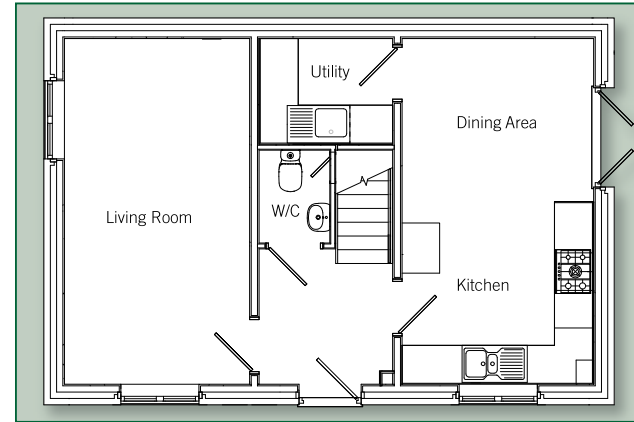

## Ground floor

Living Room	2.95m x 5.52m (10'0" x 18'1")
Kitchen/Dining Area	3.05m x 5.52m (9'7" x 18'1")
Utility	1.69m x 2.13m (5'5" x 6'10")

## First floor

Master Bedroom	4.42m x 3.11m (max) (14'5" x 10'2") (max)
Bedroom 2	3.04m x 3.15m (max) (9'10" x 10'3") (max)
Bedroom 3	2.38m x 3.15m (7'8" x 10'3")