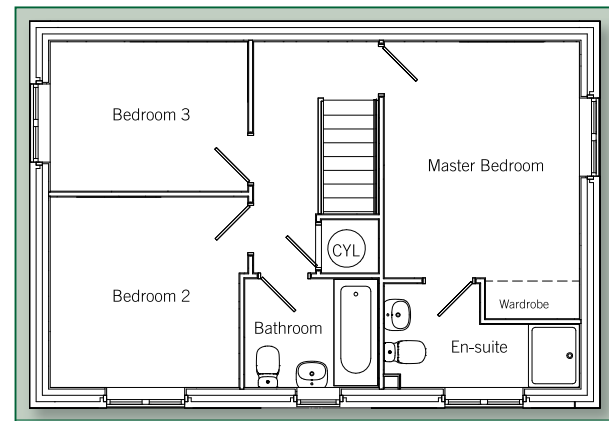

## Ground floor

Living Room	2.95m x 5.52m (10'0" x 18'1")
Kitchen/Dining Area	3.05m x 5.52m (9'7" x 18'1")
Utility	1.69m x 2.13m (5'5" x 6'10")

## First floor

Master Bedroom	4.42m x 3.11m (max) (14'5" x 10'2") (max)
Bedroom 2	3.04m x 3.15m (max) (9'10" x 10'3") (max)
Bedroom 3	2.38m x 3.15m (7'8" x 10'3")