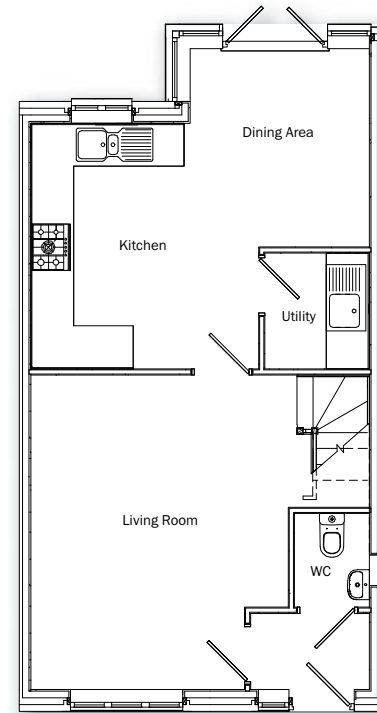

THE COOPER

Ground floor

Living Room	4.75m x 4.24m (max) 15'7" x 13'11" (max)
Kitchen/Dining Area	5.11m x 4.83m (max) 16'9" x 15'8" (max)
Utility	1.58m x 1.75m 5'1" x 5'7"

First floor

Master Bedroom	3.90m x 3.01m (max) 12'9" x 9'10" (max)
Bedroom 2	3.46m x 3.01m 11'5" x 9'11"
Bedroom 3	3.32m x 2.00m 10'11" x 6'7"