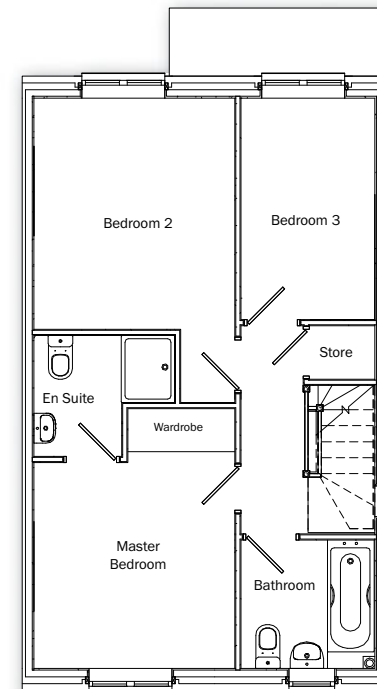

THE COOPER

Ground floor

Living Room	4.75m x 4.24m (max) 15'7" x 13'11" (max)
Kitchen/Dining Area	5.11m x 4.83m (max) 16'9" x 15'8" (max)
Utility	1.58m x 1.75m 5'1" x 5'7"

First floor

Master Bedroom	3.90m x 3.01m (max) 12'9" x 9'10" (max)
Bedroom 2	3.46m x 3.01m 11'5" x 9'11"
Bedroom 3	3.32m x 2.00m 10'11" x 6'7"