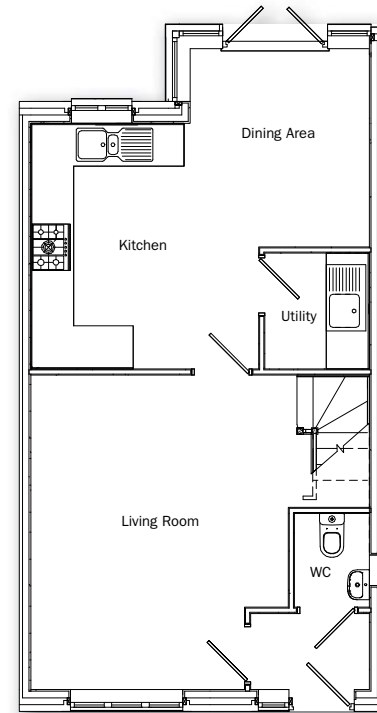

THE COOPER

Ground floor

Living Room	4.75m x 4.24m (max) 15'7" x 13'11" (max)
Kitchen/Dining Area	5.11m x 4.83m (max) 16'9" x 15'8" (max)
Utility	1.58m x 1.75m 5'1" x 5'7"

First floor

Master Bedroom	4.10m x 3.01m (max) 13'6" x 9'11" (max)
Bedroom 2	3.46m x 3.01m 11'5" x 9'11"
Bedroom 3	3.32m x 2.00m 10'11" x 6'7"