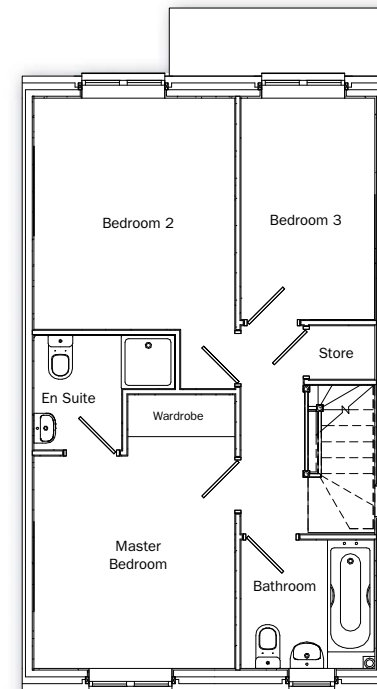

THE COOPER

Ground floor

Living Room	4.75m x 4.24m (max) 15'7" x 13'11" (max)
Kitchen/Dining Area	5.11m x 4.83m (max) 16'9" x 15'8" (max)
Utility	1.58m x 1.75m 5'1" x 5'7"

First floor

Master Bedroom	4.10m x 3.01m (max) 13'6" x 9'11" (max)
Bedroom 2	3.46m x 3.01m 11'5" x 9'11"
Bedroom 3	3.32m x 2.00m 10'11" x 6'7"