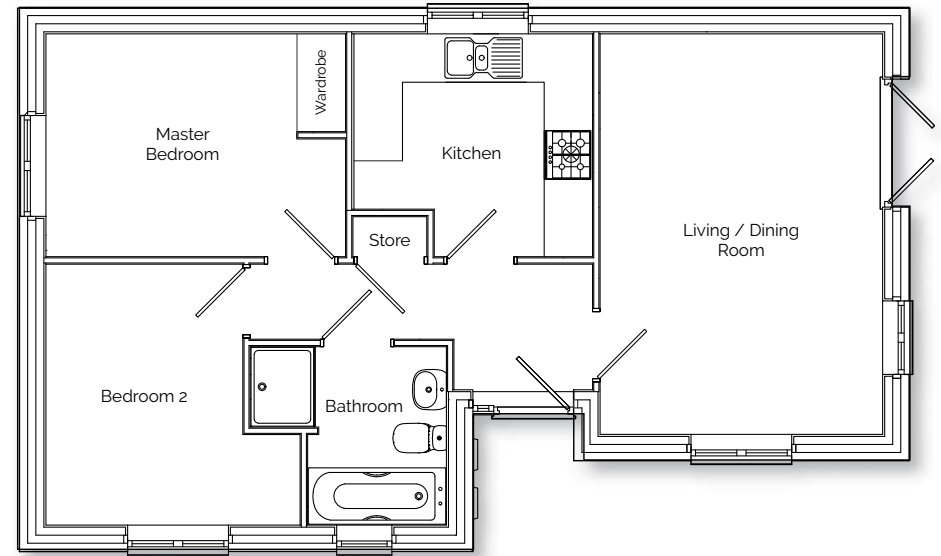

THE HANBURY

Ground floor

Living/Dining Room	3.49m x 4.96m 11' 5" x 16' 3"
Kitchen	2.95m x 2.76m (max) 9' 8" x 9' 0" (max)
Master Bedroom	3.71m x 2.76m (max) 12' 2" x 9' 0" (max)
Bedroom 2	3.14m x 3.23m (max) 10' 3" x 10' 7" (max)