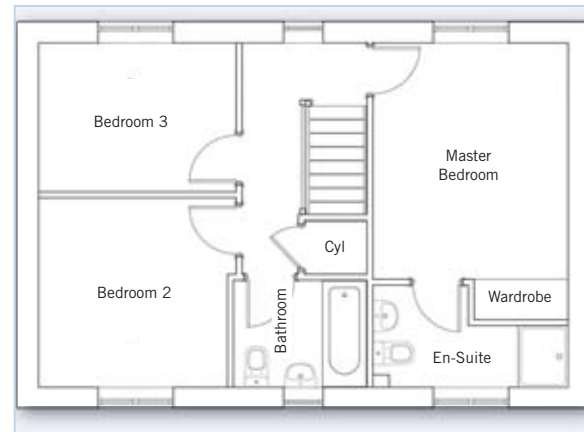

the Milton

Ground floor

Living Room	5.52m x 3.05m (18'1" x 10'0")
Kitchen/Dining Area	5.52m x 2.95m (18'1" x 9'8")
Utility	2.13m x 1.90m (6'10" x 6'3")

First floor

Master Bedroom	3.11m x 4.44m (max) (10'2" x 14'6") (max)
Bedroom 2	3.02m x 3.24m (max) (9'9" x 10'6") (max)
Bedroom 3	2.40m x 3.24m 7'9" x 10'6"