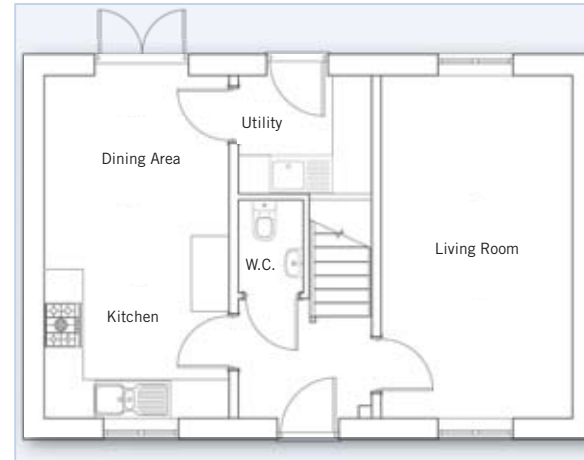

the Milton

Ground floor

Living Room	5.52m x 3.05m (18'1" x 10'0")
Kitchen/Dining Area	5.52m x 2.95m (18'1" x 9'8")
Utility	2.13m x 1.90m (6'10" x 6'3")

First floor

Master Bedroom	3.11m x 4.44m (max) (10'2" x 14'6") (max)
Bedroom 2	3.02m x 3.24m (max) (9'9" x 10'6") (max)
Bedroom 3	2.40m x 3.24m 7'9" x 10'6"