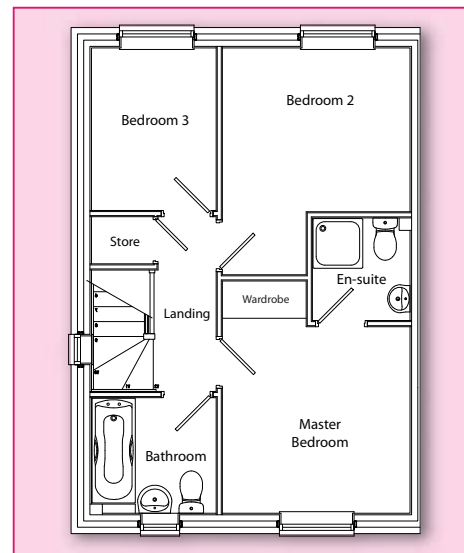

the Maple

Ground floor

Living Room	4.26m x 4.75m (max) (13'11" x 15'7") (max)
Kitchen/Diner	5.1m x 2.70m (16'9" x 8'10")

First floor

Master Bedroom	3.0m x 3.74m (max) (9'10" x 12'3") (max)
Bedroom 2	3.02m x 3.71m (max) (9'10" x 12'2") (max)
Bedroom 3	2.0m x 2.70m (6'6" x 8'10")