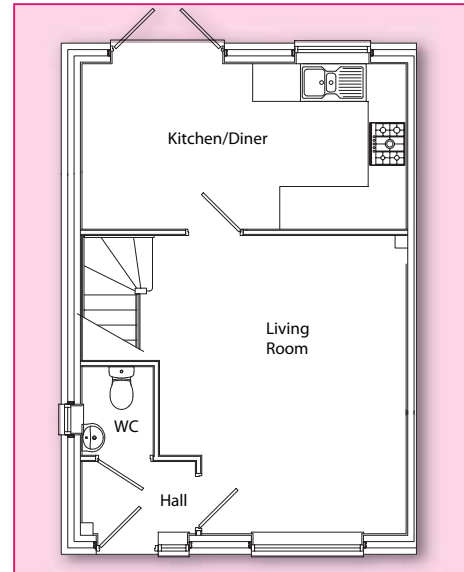

the Maple

Ground floor

Living Room	4.26m x 4.75m (max) (13'11" x 15'7") (max)
Kitchen/Diner	5.1m x 2.70m (16'9" x 8'10")

First floor

Master Bedroom	3.0m x 3.74m (max) (9'10" x 12'3") (max)
Bedroom 2	3.02m x 3.71m (max) (9'10" x 12'2") (max)
Bedroom 3	2.0m x 2.70m (6'6" x 8'10")