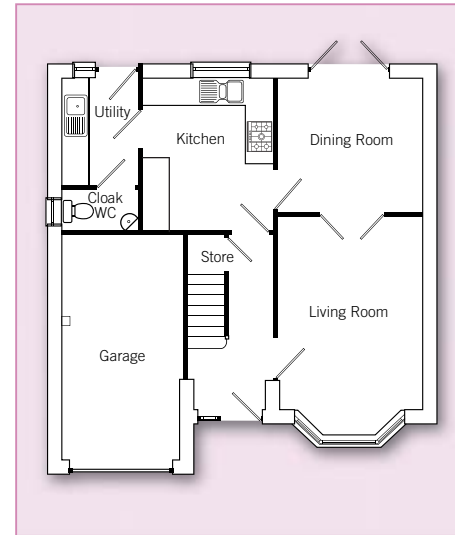

the Astbury

Ground floor

Kitchen	3.32m x 2.84m (max) 10' 11" x 9'4" (max)
Living Room	4.40m x 3.16m (max) 14'5" x 10'4" (max)
Dining Room	3.16m x 2.83m 10'4" x 9'3"
Utility	2.35m x 1.63m 7'8" x 5'4"

First floor

Master Bedroom	4.13m x 3.92m (max) 13'6" x 12'10" (max)
Bedroom 2	3.30m x 3.12m 10'10" x 10'2"
Bedroom 3	3.30m x 2.41m (max) 10'10" x 7'11" (max)
Bedroom 4	2.27m x 2.16m (max) 7'5" x 7'1" (max)