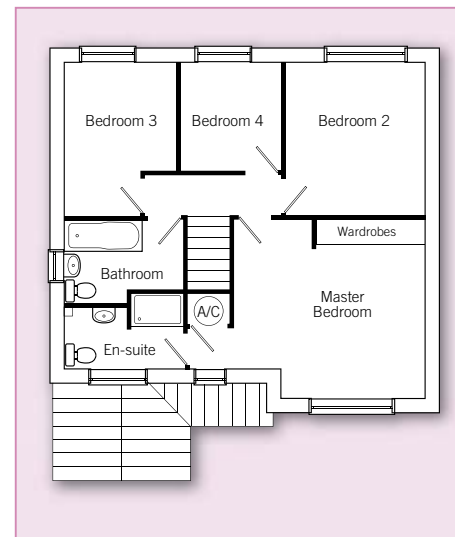

the Astbury

Ground floor

Kitchen	3.32m x 2.84m (max) 10' 11" x 9'4" (max)
Living Room	4.40m x 3.16m (max) 14'5" x 10'4" (max)
Dining Room	3.16m x 2.83m 10'4" x 9'3"
Utility	2.35m x 1.63m 7'8" x 5'4"

First floor

Master Bedroom	4.13m x 3.92m (max) 13'6" x 12'10" (max)
Bedroom 2	3.30m x 3.12m 10'10" x 10'2"
Bedroom 3	3.30m x 2.41m (max) 10'10" x 7'11" (max)
Bedroom 4	2.27m x 2.16m (max) 7'5" x 7'1" (max)