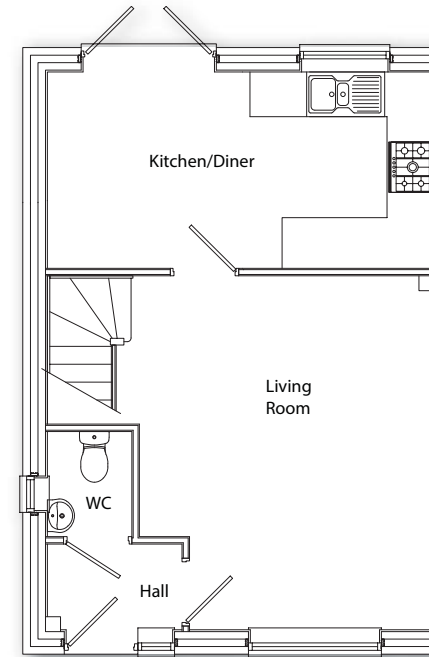

THE MAPLE

Ground floor

Living Room	4.21m x 4.75m (max) (13'10" x 15'7") (max)
Kitchen/Diner	5.1m x 2.70m (16'9" x 8'10")

First floor

Master Bedroom	3.0m x 3.74m (max) (9'10" x 12'3") (max)
Bedroom 2	3.02m x 3.71m (max) (9'10" x 12'2") (max)
Bedroom 3	2.0m x 2.70m (6'7" x 8'10")