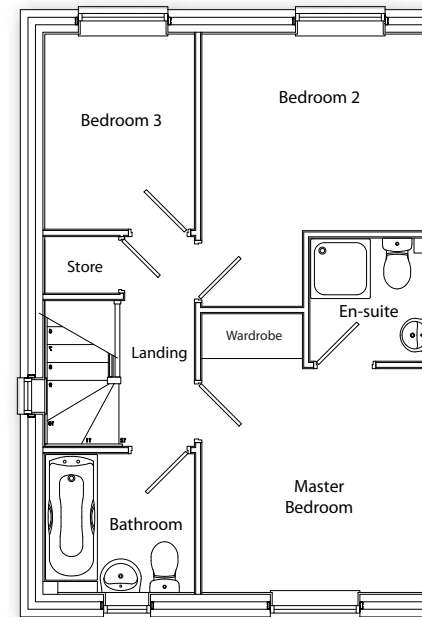

THE MAPLE

Ground floor

Living Room	4.21m x 4.75m (max) (13'10" x 15'7") (max)
Kitchen/Diner	5.1m x 2.70m (16'9" x 8'10")

First floor

Master Bedroom	3.0m x 3.74m (max) (9'10" x 12'3") (max)
Bedroom 2	3.02m x 3.71m (max) (9'10" x 12'2") (max)
Bedroom 3	2.0m x 2.70m (6'7" x 8'10")