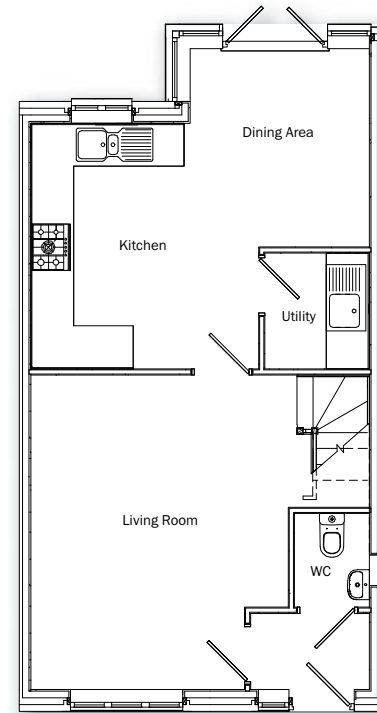

# THE COOPER

## Ground floor

Living Room	4.75m x 4.24m (max) 15'7" x 13'11" (max)
Kitchen/Dining Area	5.11m x 4.83m (max) 16'9" x 15'8" (max)
Utility	1.58m x 1.75m 5'1" x 5'7"

## First floor

Master Bedroom	3.90m x 3.01m (max) 12'9" x 9'10" (max)
Bedroom 2	3.46m x 3.01m 11'5" x 9'11"
Bedroom 3	3.32m x 2.00m 10'11" x 6'7"