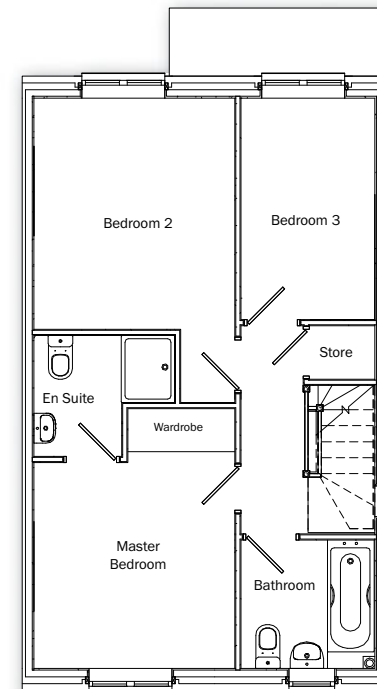

## Ground floor

Living Room	4.75m x 4.24m (max) 15'7" x 13'11" (max)
Kitchen/Dining Area	5.11m x 4.83m (max) 16'9" x 15'8" (max)
Utility	1.58m x 1.75m 5'1" x 5'7"

## First floor

Master Bedroom	3.90m x 3.01m (max) 12'9" x 9'10" (max)
Bedroom 2	3.46m x 3.01m 11'5" x 9'11"
Bedroom 3	3.32m x 2.00m 10'11" x 6'7"