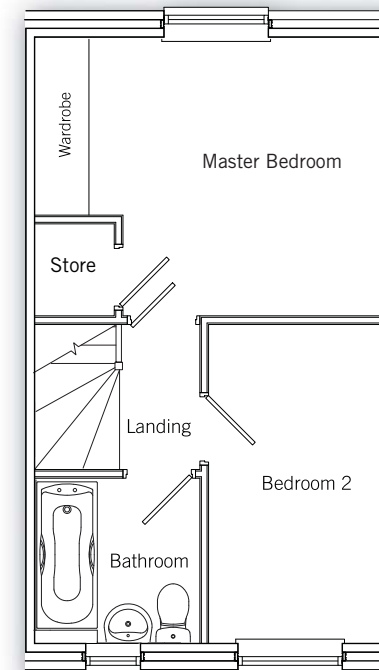

THE ALDERWOOD

Ground floor

Kitchen Diner	2.76m x 4.07m (max) (9' 1" x 13' 4") (max)
Living Room	3.20m x 4.70m (max) (10' 5" x 15' 5") (max)

First floor

Master Bedroom	3.24m x 4.07m (max) (10' 7" x 13' 4") (max)
Bedroom 2	2.10m x 3.64m (6' 11" x 11' 11")