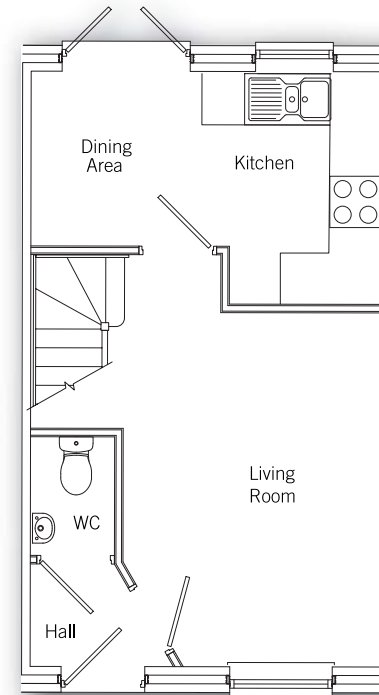

THE ALDERWOOD

Ground floor

Kitchen Diner	2.76m x 4.07m (max) (9' 1" x 13' 4") (max)
Living Room	3.20m x 4.70m (max) (10' 5" x 15' 5") (max)

First floor

Master Bedroom	3.24m x 4.07m (max) (10' 7" x 13' 4") (max)
Bedroom 2	2.10m x 3.64m (6' 11" x 11' 11")