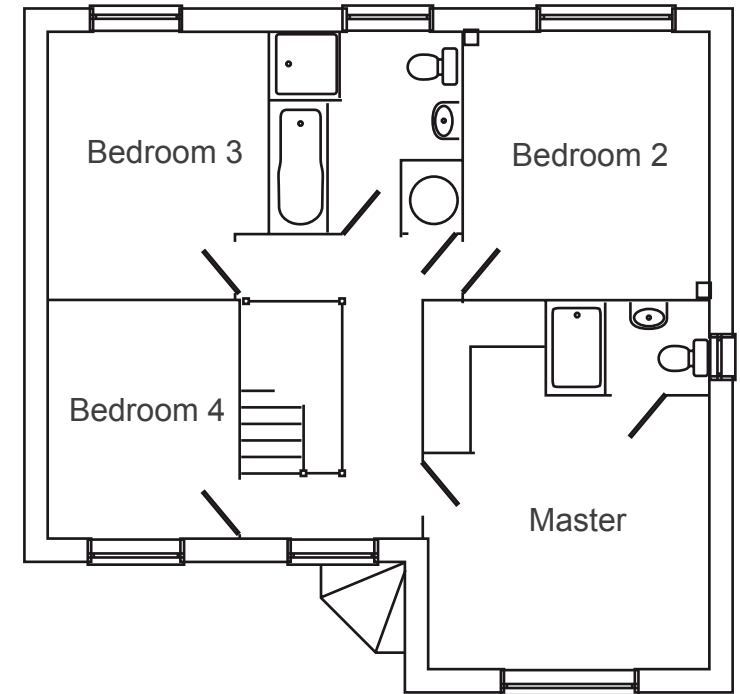

Winchester

4 Bedroom House with Reception
and Dining Room

Kitchen

3.35m x 2.85m / 10'11" x 9'4"

Living Room

4.88m x 3.16m / 16'0" x 10'4"

Dining Room

3.16m x 2.83m / 10'4" x 9'3"

Utility

2.35m x 1.63m / 7'8" x 5'4"

Master Bedroom

4.13m x 3.92m / 13'6" x 12'10"

Bedroom 2

3.30m x 3.12m / 10'10" x 10'2"

Bedroom 3

3.30m x 2.41m / 10'10" x 7'11"

Bedroom 4

2.27m x 2.16m / 7'5" x 7'1"

(Ground Floor)

(First Floor)