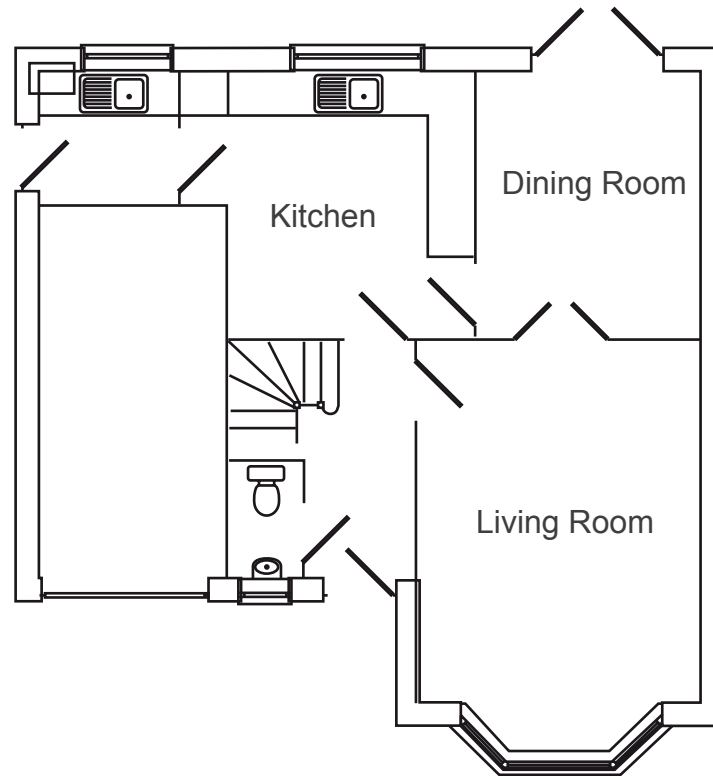

Winchester

4 Bedroom House with Reception
and Dining Room

Kitchen

3.35m x 2.85m / 10'11" x 9'4"

Living Room

4.88m x 3.16m / 16'0" x 10'4"

Dining Room

3.16m x 2.83m / 10'4" x 9'3"

Utility

2.35m x 1.63m / 7'8" x 5'4"

Master Bedroom

4.13m x 3.92m / 13'6" x 12'10"

Bedroom 2

3.30m x 3.12m / 10'10" x 10'2"

Bedroom 3

3.30m x 2.41m / 10'10" x 7'11"

Bedroom 4

2.27m x 2.16m / 7'5" x 7'1"

(Ground Floor)

(First Floor)