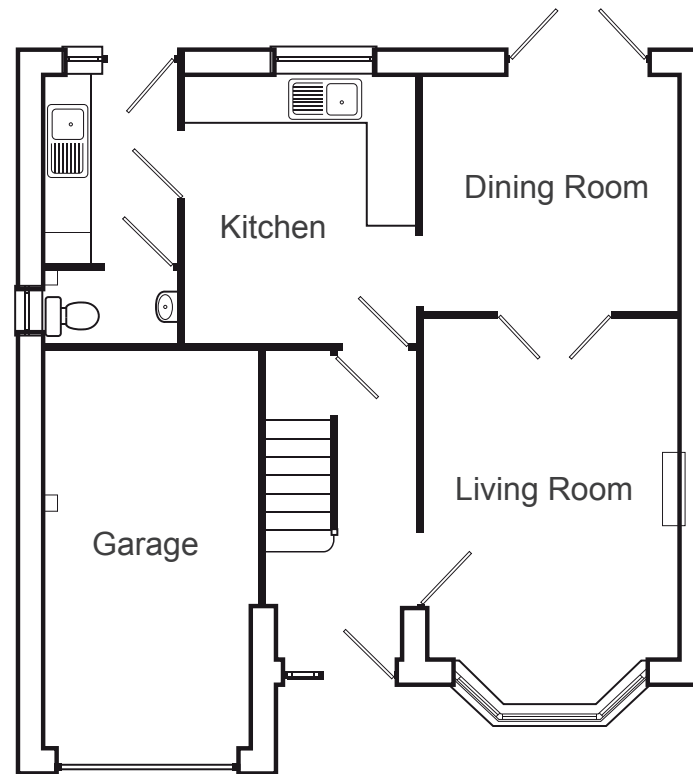

Astbury

4 Bedroom House with Reception
and Dining Room

Kitchen

3.35m x 2.85m / 10'11" x 9'4"

Living Room

4.88m x 3.16m / 16'0" x 10'4"

Dining Room

3.16m x 2.83m / 10'4" x 9'3"

Utility

2.35m x 1.63m / 7'8" x 5'4"

Master Bedroom

4.13m x 3.92m / 13'6" x 12'10"

Bedroom 2

3.30m x 3.12m / 10'10" x 10'2"

Bedroom 3

3.30m x 2.41m / 10'10" x 7'11"

Bedroom 4

2.27m x 2.16m / 7'5" x 7'1"

(Ground Floor)

(First Floor)