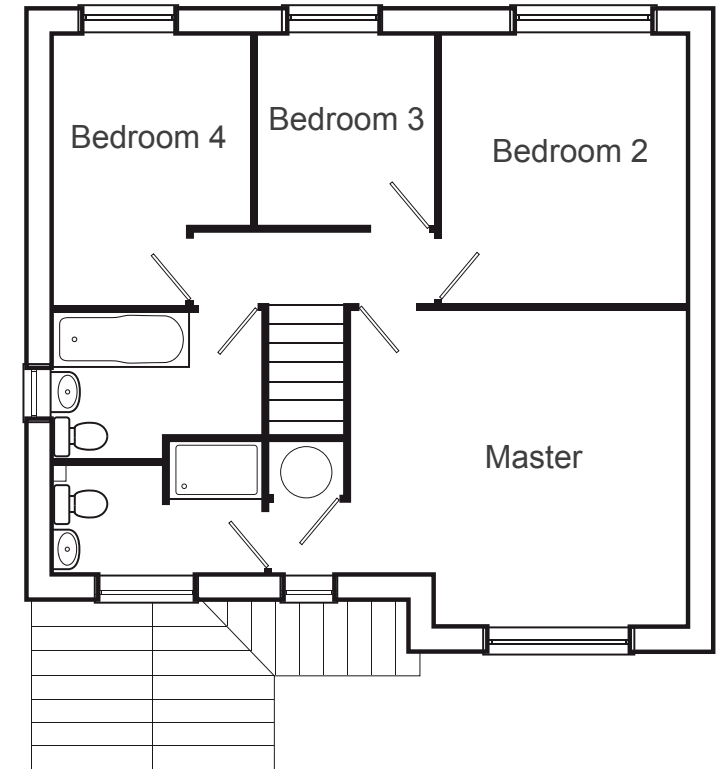

Astbury

4 Bedroom House with Reception
and Dining Room

Kitchen

3.35m x 2.85m / 10'11" x 9'4"

Living Room

4.88m x 3.16m / 16'0" x 10'4"

Dining Room

3.16m x 2.83m / 10'4" x 9'3"

Utility

2.35m x 1.63m / 7'8" x 5'4"

Master Bedroom

4.13m x 3.92m / 13'6" x 12'10"

Bedroom 2

3.30m x 3.12m / 10'10" x 10'2"

Bedroom 3

3.30m x 2.41m / 10'10" x 7'11"

Bedroom 4

2.27m x 2.16m / 7'5" x 7'1"

(Ground Floor)

(First Floor)